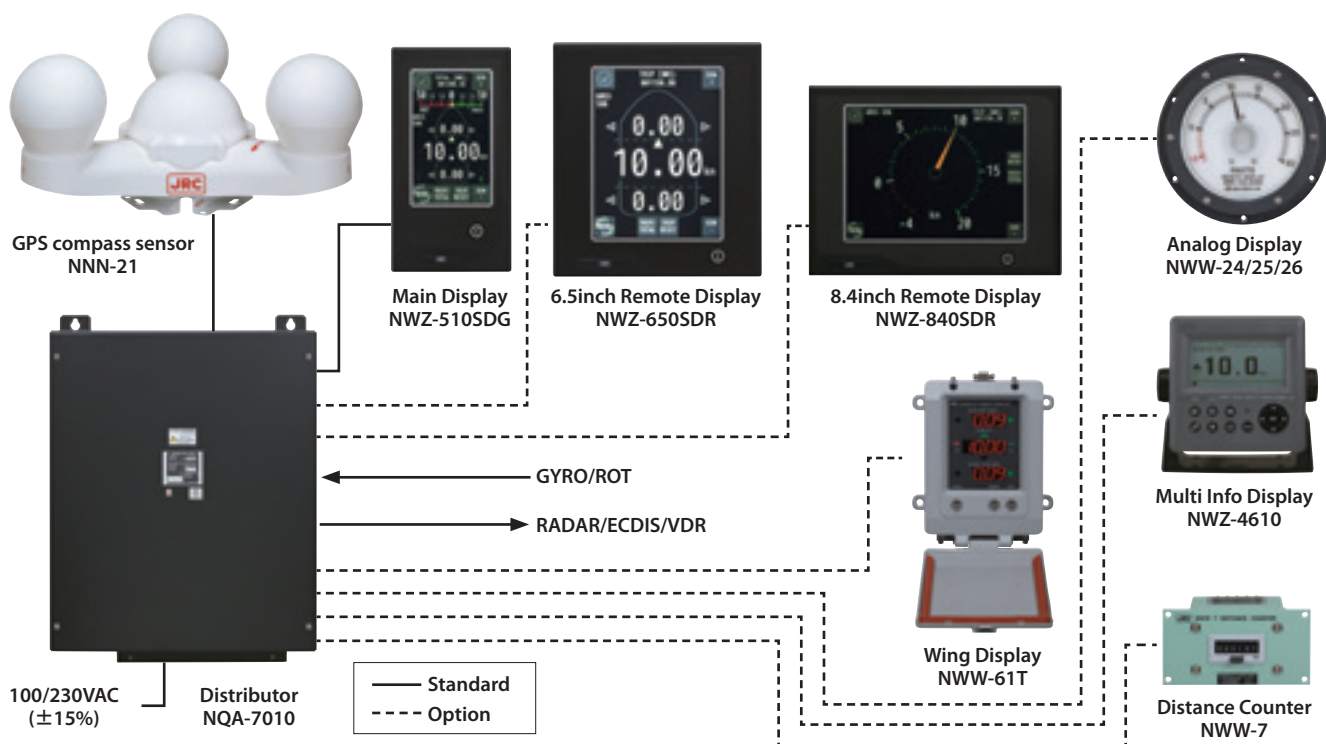

System diagram

• Specifications may be subject to change without notice.

For further information, contact:

Marine Electronics & Satellite Communications
www.mackaymarine.com

Mackay Marine – High Seas
+1 281 479 1515 marinesales@mackaymarine.com

Mackay Communications, Satellite Solutions
+1 919 850 3100 satserv@mackaycomm.com

Mackay Marine Canada
+1 902 469 8480 sales.canada@mackaymarine.com

Mackay Marine Alaska & Pacific Northwest
+1 206 282 8080 ballard@mackaymarine.com

Since 1915

Japan Radio Co., Ltd.

URL <http://www.jrc.co.jp/eng/>

Main Office: NAKANO CENTRAL PARK EAST
10-1, Nakano 4-chome, Nakano-ku, Tokyo
164-8570, Japan
Telephone: +81-3-6832-1816
Facsimile: +81-3-6832-1845

Overseas Branches: Seattle, Amsterdam, Athens, Manila
Liaison Offices: Taipei, Jakarta, Singapore, Hanoi, New York

Overseas Subsidiaries: Shanghai, Rio de Janeiro

31EM

ISO9001, ISO14001 Certified