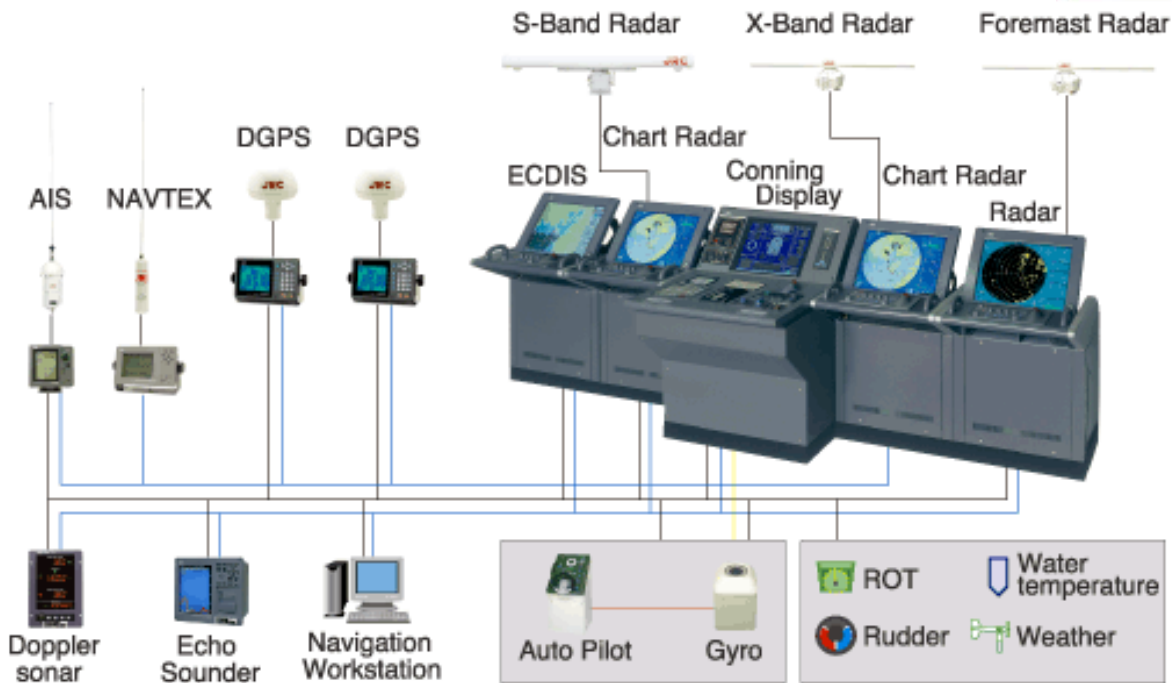

Example of block diagram systemized for a JRC Integrated Navigation System

JRC Ocean Explorer MK III
Sampling of JRC SYSTEM COMPONENTS

Chart RADAR	JMA-900B series
ARPA/RADAR	JMA-9100 series
ECDIS	JAN-901B/701B series
Conning Display	JAN-701BFCON
GPS	JLR-7800
Echo Sounder	JFE-380/680
Doppler SONAR	JLN-550
NAVTEX Receiver	NCR-333
Automatic Identification System (AIS)	JHS-183
VHF Radiotelephone	JHS-770S/780D
Voyage Data Recorder (VDR)	JCY-1800
Inmarsat FleetBroadband	JUE-501