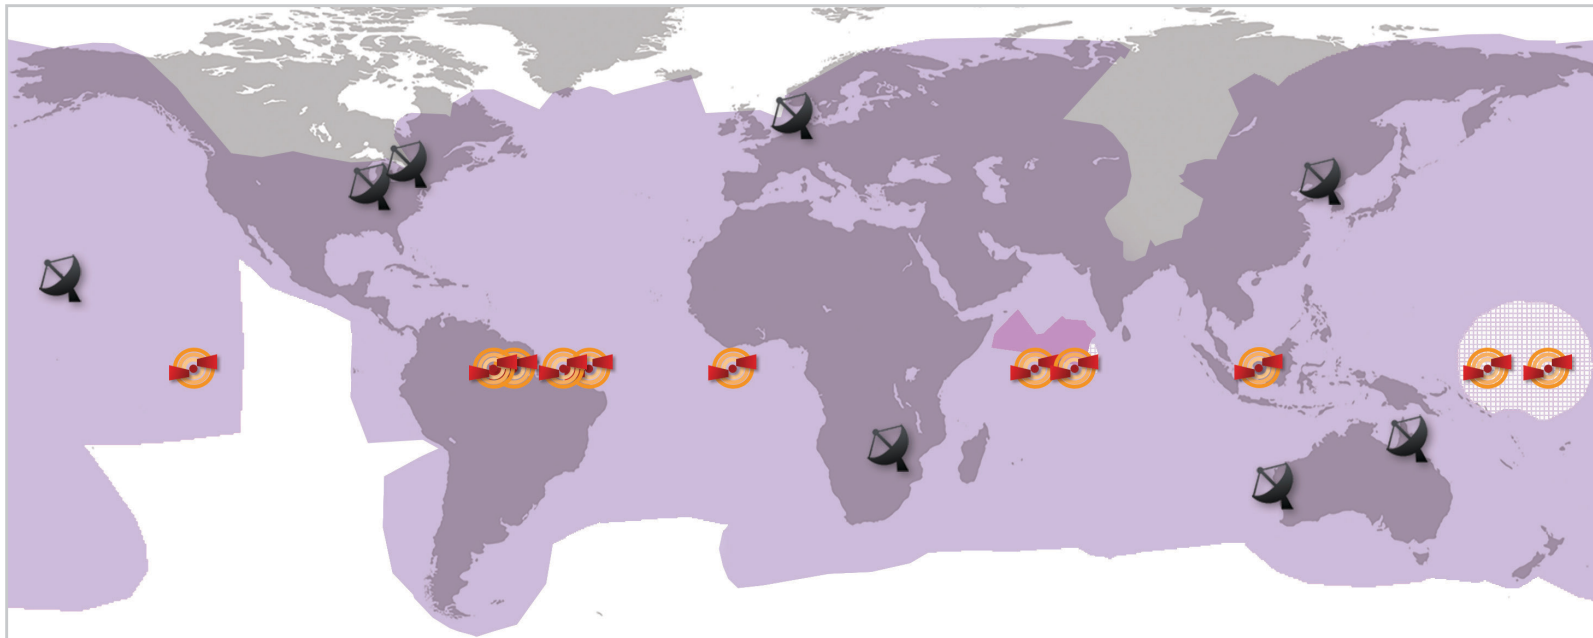

TracPhone® V3HTS

mini-VSAT Broadband_{sm} Coverage, Earth Stations & Satellites

-  Ku-band Coverage
-  Anticipated Future Coverage
-  The TracPhone V3HTS is a 2-axis, stabilized antenna that does not provide coverage in areas where the satellite is directly overhead.
-  Earth Stations
-  Satellite

Ku-band Locations

EARTH STATION LOCATION	SATELLITE	REGION AREA
U.S.A.: Paumalu, Hawaii	H3e@169.0°E	Pacific Ocean & Asia
U.S.A.: Mountainside, Maryland	IS-34@55.5°W	N. America, Caribbean & N. Atlantic Ocean
	IS-21@58.0°W	S. Atlantic Ocean, Western Europe & Western Africa
	IS-32e@43.1°W	Caribbean, N. Atlantic Ocean
U.S.A.: Atlanta, Georgia	IS-14@45.0°W	Caribbean & Western S. America
	G-18@123.0° W	N. America & Alaska

Ku-band Locations

EARTH STATION LOCATION	SATELLITE	REGION AREA
Germany: Fuchsstadt	IS-33e@60.0°E	Europe, Middle East, Northern Africa & N. Indian Ocean
	IS-39@62.0°E	S. Indian Ocean & Asia
	IS-37e@18.0°W	N. America, Caribbean, S. America
S. Africa: Kruger	IS-33e@59.9°E	Southern Africa
Australia: Lansdale	JCSAT-110A@110.0°E	S. Indian Ocean
S. Korea: Kumsan	IS-33e@60.1°E	Asia-Pacific & E. Indian Ocean
Australia: Oxford Falls	IS-18@180.0°E	Eastern Australia & New Zealand