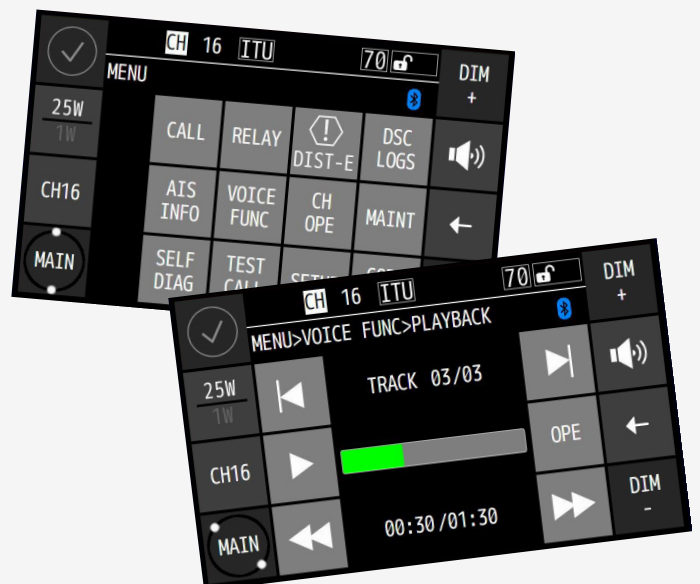

Touch display

As of February 2019 the JHS-800S is the world's first Class A marine VHF radio-telephone featuring a 5-inch high-brightness color LCD touch screen, which makes it an outstanding innovative design.

The backlights of the LCD screen with a wide viewing angle and the operation buttons are fully adjustable, preventing interference while keeping night watch.