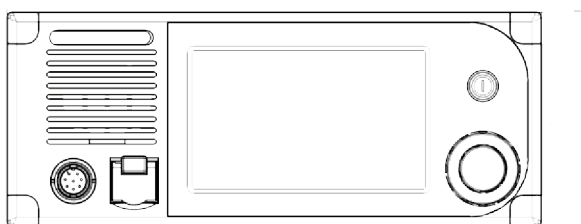

Tech Specs

Marine VHF radiotelephone RoHS
 JHS-800S Weight 2.1 kg (4.63 lbs)

96 mm
(3.78 in)

240 mm *Flushmount cut out
(9.44 in) 215 mm x 89 mm

27 mm
(1.06 in)

136 mm
(5.35 in)

• The Bluetooth® word mark and logos are registered trademark of Bluetooth SIG, INC.
 • Bluetooth® interface: Bluetooth® 3.0 Class2
 • Wireless speaker mic is a product made by SAVOX Corporation.