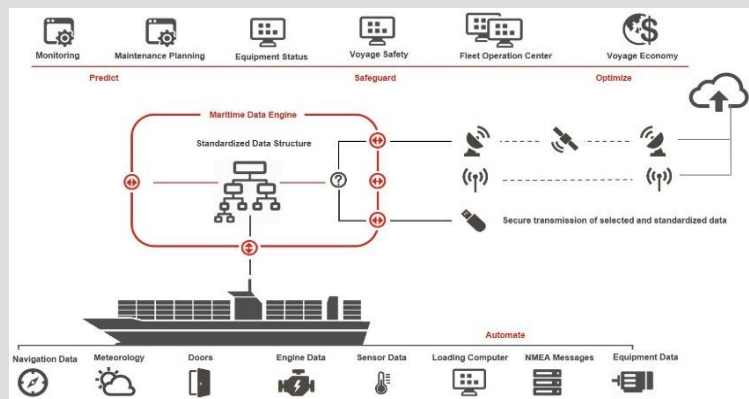

MacGregor Voyage Data Recorder VDR G4e and S-VDR G4e

More than just a blackbox. Our reliable and convenient retrofit solutions, customized for your vessels.

Benefits:

- Modular set-up ensures convenient installation/ maintenance
- Industry standard interfacing enables rapid retrofitting
- Extensive service network of 400 engineers worldwide
- Rapid supply of spares via multiple service stocks worldwide
- Remote APT preparation via our 24/7 technical support team
- Approved by major classification societies

Add-on components/ functions:

- Extended long-term recording (up to 365 days)
- Removable storage device
- Real-time monitoring
- Recordable headsets
- Corridor tracking tool
- MDE (Maritime Data Engine) software enabling data provision for visualization and analysis purposes

- Real-time monitoring/ data analysis
- Manufacturer independent data format
- Accessible on board and ashore via cloud
- Safe and secure access
- Monitor equipment to reduce downtime/ improve efficiency