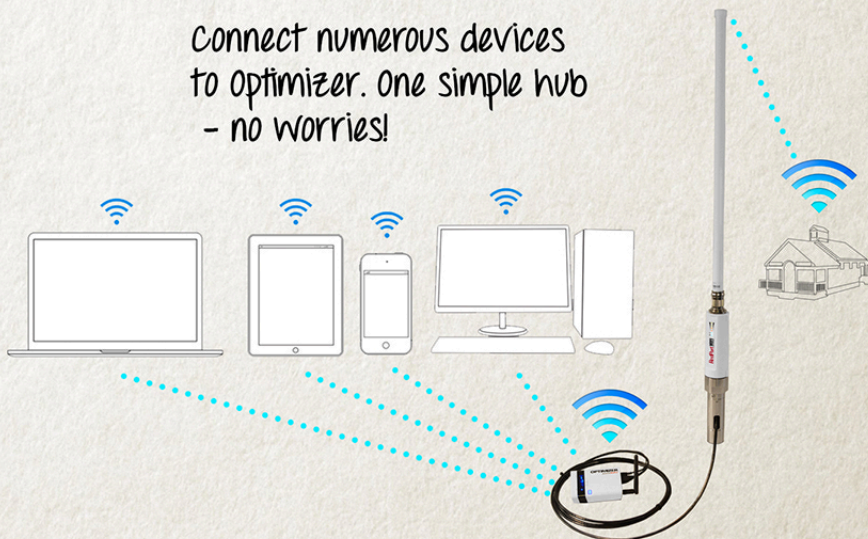

## The RedPort Halo System

The RedPort Halo System includes:

- Long-Range WiFi Extender
- Stainless steel mount
- RedPort Optimizer WiFi Hotspot
- Optional compression/acceleration apps

## Specs

- Up to 7 mile range in perfect conditions
- 12V
- 2.4 GHz 9 dBi 18" Outdoor Antenna
- Ethernet cable for inexpensive, long runs
- Supports 802.11 b/g/n (2.4 GHz)

Connect numerous devices  
to optimizer. One simple hub  
- no worries!