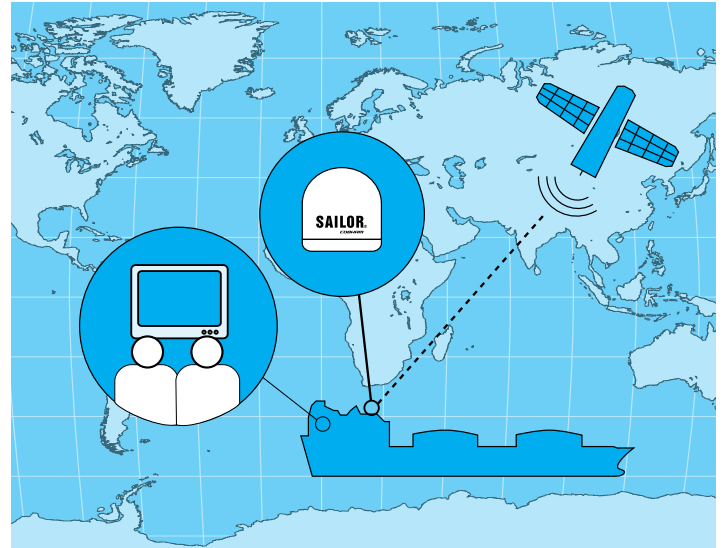

SAILOR® 60 & 90 SATELLITE TV

Built for maritime professionals

COMPARISON CHART

	SAILOR 60 Satellite TV	SAILOR 90 Satellite TV
		World
Active antenna diameter	60 cm/24"	90 cm/36"
Radome diameter	685 mm/27"	1045 mm/41"
Radome height	790 mm/31"	1175 mm/46"
Weight incl. radome	41 kg/88 lbs	65 kg/132 lbs
LNB	Ku-band quattro	Ku-band quattro
Min EIRP (FEC 2/3)	46 dBW	43 dBW
Azimuth range	630°	630°
Elevation range	-10 to 120°	-8 to 120°
LNB skew range	+/- 90°	+/- 90°
Voltage	24 V DC +/- 10%	24 V DC +/- 10%
Current	3A	3A
Starting current	6A	6A
Yaw/turn angular velocity	40°/s	40°/s
Yaw/turn angular acceleration	25°/s²	25°/s²
Roll/pitch angular velocity	40°/s	40°/s
Roll/pitch angular acceleration	25°/s²	25°/s²
Temperature range	-20 to 60°C	-20 to 60°C
Humidity	0-100%	0-100%

Worldwide TV reception

Automatic Depolarisor

Allows automatic switching between linear and circular polarization. Switching is fully automatic and takes only seconds!

DVB-S2 Decoder

DVB-S2 is a digital TV broadcast standard designed to succeed the popular DVB-S standard. SAILOR 90 Satellite TV World has a built in DVB-S2 decoder so you are sure to receive TV broadcasts now and in the future, no matter where in the world your vessel might be sailing.

Adjacent Lock Function

This function allows the antenna to lock on an adjacent DVB-S(2) satellite and turn x degrees to receive content from a satellite using an alternative standard. Essentially the antenna is now independent of broadcast standards. A key factor in a Global Satellite TV Solution!

Marine Electronics & Satellite Communications

www.mackaymarine.com

Mackay Marine – High Seas

+1 281 479 1515 marinesales@mackaymarine.com

Mackay Communications, Satellite Solutions

+1 919 850 3100 satserv@mackaycomm.com

Mackay Marine Canada

+1 902 469 8480 sales.canada@mackaymarine.com

Mackay Marine Alaska & Pacific Northwest

+1 206 282 8080 ballard@mackaymarine.com