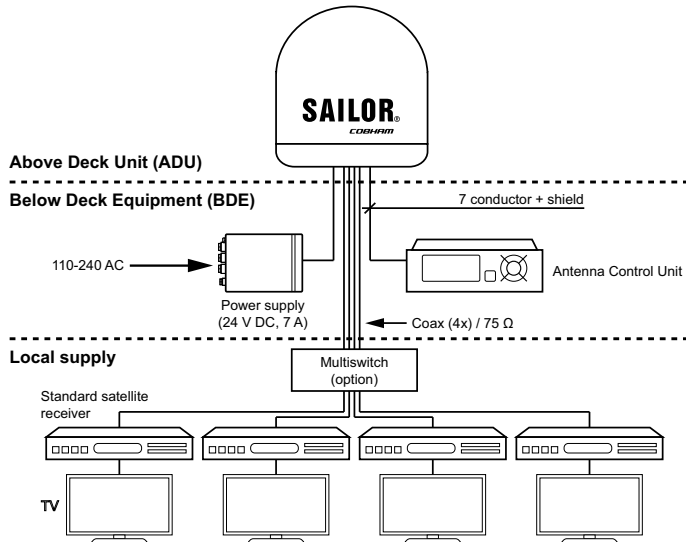

SAILOR® 60 & 90 SATELLITE TV

Built for maritime professionals

COMPARISON CHART

	SAILOR 60 Satellite TV	SAILOR 90 Satellite TV
		World
Active antenna diameter	60 cm/24"	90 cm/36"
Radome diameter	685 mm/27"	1045 mm/41"
Radome height	790 mm/31"	1175 mm/46"
Weight incl. radome	41 kg/88 lbs	65 kg/132 lbs
LNB	Ku-band quattro	Ku-band quattro
Min EIRP (FEC 2/3)	46 dBW	43 dBW
Azimuth range	630°	630°
Elevation range	-10 to 120°	-8 to 120°
LNB skew range	+/- 90°	+/- 90°
Voltage	24 V DC +/- 10%	24 V DC +/- 10%
Current	3A	3A
Starting current	6A	6A
Yaw/turn angular velocity	40°/s	40°/s
Yaw/turn angular acceleration	25°/s²	25°/s²
Roll/pitch angular velocity	40°/s	40°/s
Roll/pitch angular acceleration	25°/s²	25°/s²
Temperature range	-20 to 60°C	-20 to 60°C
Humidity	0-100%	0-100%

Worldwide TV reception

Automatic Depolarisor

Allows automatic switching between linear and circular polarization. Switching is fully automatic and takes only seconds!

DVB-S2 Decoder

DVB-S2 is a digital TV broadcast standard designed to succeed the popular DVB-S standard. SAILOR 90 Satellite TV World has a built in DVB-S2 decoder so you are sure to receive TV broadcasts now and in the future, no matter where in the world your vessel might be sailing.

Adjacent Lock Function

This function allows the antenna to lock on an adjacent DVB-S(2) satellite and turn x degrees to receive content from a satellite using an alternative standard. Essentially the antenna is now independent of broadcast standards. A key factor in a Global Satellite TV Solution!

Marine Electronics & Satellite Communications

www.mackaymarine.com

Mackay Marine – High Seas

+1 281 479 1515 marinesales@mackaymarine.com

Mackay Communications, Satellite Solutions

+1 919 850 3100 satserv@mackaycomm.com

Mackay Marine Canada

+1 902 469 8480 sales.canada@mackaymarine.com

Mackay Marine Alaska & Pacific Northwest

+1 206 282 8080 ballard@mackaymarine.com