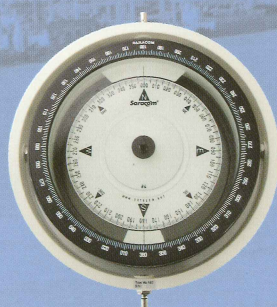

- Magnetic compass type BOWL, card diameter 180mm
- Reflection tube with mirror head (only for reflector compass binnacles)
- Azimuth device with box
- 2 D-Spheres, flinders bar, space bar, all necessary Correcting magnets
- Electric main and emergency lighting AC 220V and DC 24V
- Separate dimmer
- 4 Fastening bolts with nuts

· OPTIONAL EXTRAS

- By-pass arrangement up to 4,000mm (total way of reflection)
- Compass monitor and heading reference unit
- Universal digital repeater which shows heading in the form of a digital display
- Transmitting unit for magnetic compass
- Spare compass bowl in storage box

MC-180, 180mm COMPASS BOWL & ACCESSORIES

Magnetic flat glass compass with 180mm card for larger vessels

BOWL(MC-180)
Bearing and reflector compass

BOWL(MC-180) with magnetic field sensor for use with fluxgate(SF-30) transmitting magnetic compass systems

OPTIONAL EXTRA

- Fluxgate(SF-30) for connection to transmitting and calibration unit TM-42

TECHNICAL DETAILS

- Card diameter : 180mm
- Accuracy of indication : 0.5°
- Bowl diameter : 261mm
- Diameter or outer gimbal : 320mm
- Weight compass : 8.7kg
- Weight storage box : 2.4kg
- Weight azimuth device : 0.5kg
- Weight binnacle : 19kg
- Height binnacle : 1,334mm
- Operation temperature : -30°C ~ +60°C
- Magnetic moment : 2.6A.m²
- Compass illumination : 40W Lamp
(DC 24V, AC 220V, 110V)