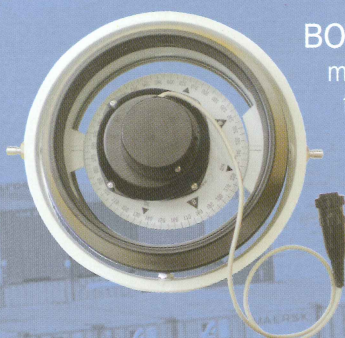

- Magnetic compass type BOWL, card diameter 180mm
- Reflection tube with mirror head (only for reflector compass binnacles)
- Azimuth device with box
- 2 D-Spheres, flinders bar, space bar, all necessary Correcting magnets
- Electric main and emergency lighting AC 220V and DC 24V
- Separate dimmer
- 4 Fastening bolts with nuts

· OPTIONAL EXTRAS

- By-pass arrangement up to 4,000mm (total way of reflection)
- Compass monitor and heading reference unit
- Universal digital repeater which shows heading in the form of a digital display
- Transmitting unit for magnetic compass
- Spare compass bowl in storage box

MC-180, 180mm COMPASS BOWL & ACCESSORIES

Magnetic flat glass compass with 180mm card for larger vessels

BOWL(MC-180)
Bearing and reflector compass

BOWL(MC-180) with magnetic field sensor for use with fluxgate(SF-30) transmitting magnetic compass systems