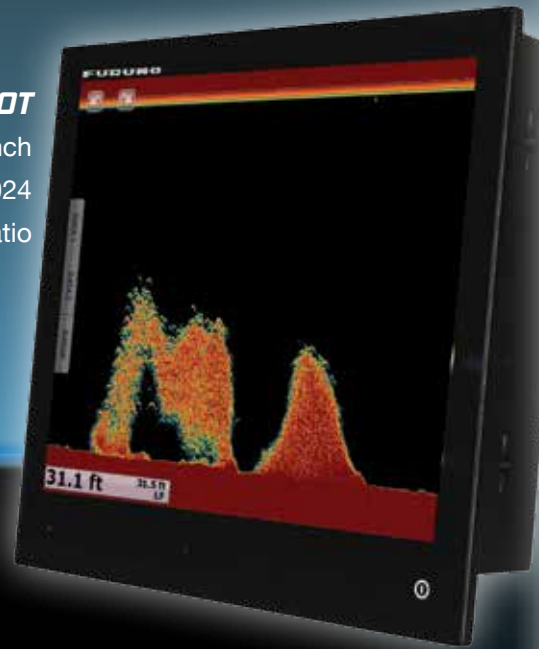

MU170T

17-inch
1280 x 1024
5:4 Aspect Ratio