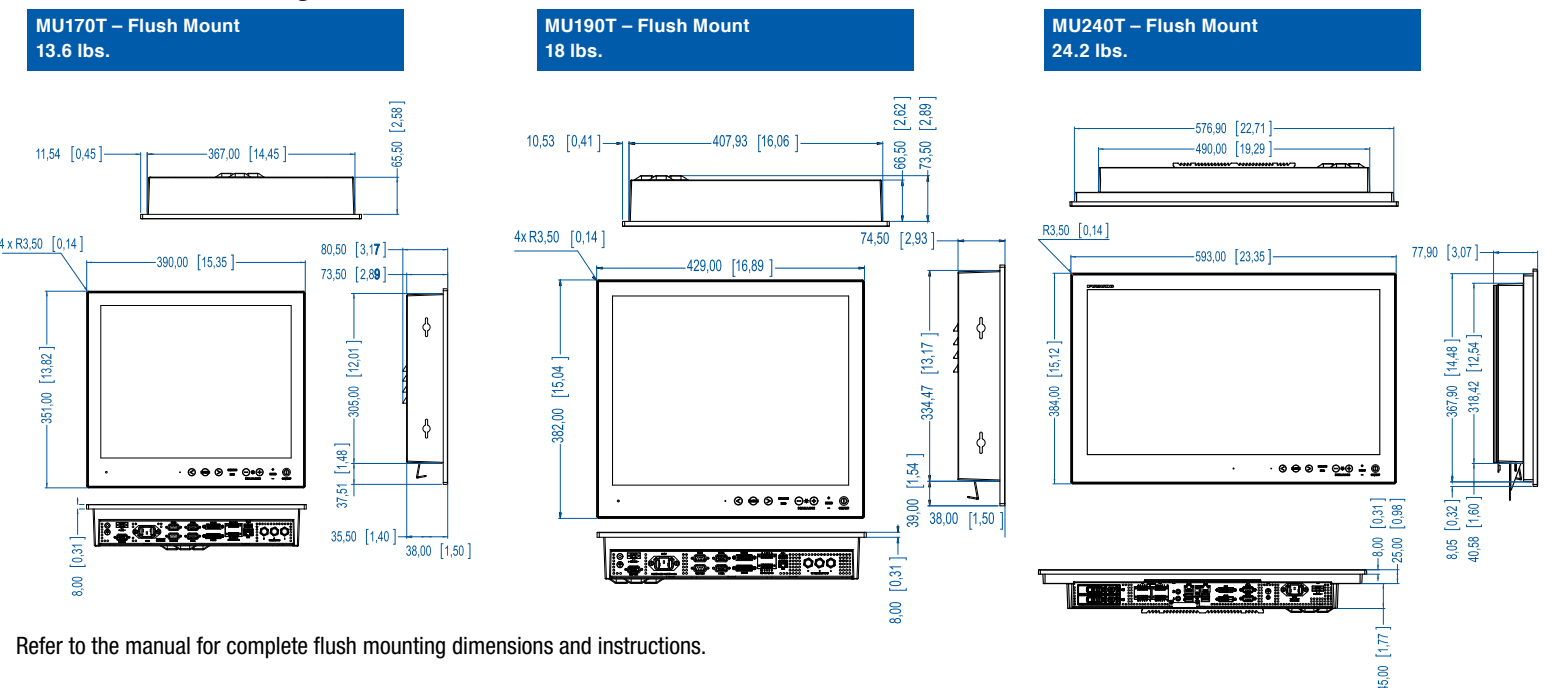

Hi-Brite Multi Touch Monitor Specifications

	17" Hi-Brite Multi Touch Monitor	19" Hi-Brite Multi Touch Monitor	24" Hi-Brite Multi Touch Monitor
	MU170T	MU190T	MU240T
DISPLAY CHARACTERISTICS			
Screen Size	17 inches, 5:4 Aspect Ratio*	19 inches, 5:4 Aspect Ratio*	24 inches, 16:9 Wide Aspect Ratio*
Resolution	1280 x 1024	1280 x 1024	1920 x 1080
Contrast Ratio (typical)	1,000 : 1	1,000 : 1	3,000 : 1
Viewing Angle (typical)	+/- 80° (typical) (Up/Down/Left/Right)	+/- 89° (typical) (Up/Down/Left/Right)	
Max Brightness (typical)	1,000 NITS Hi- Brite	800 NITS Hi- Brite	1,000 NITS Hi- Brite
INTERFACE			
Analog RGB (D-SUB/15 pins)		2 ports	
DVI (DVI-D)		2 ports	
Composite Video (NTSC/PAL)		3 ports	
Supported Resolutions	VGA to SXGA	VGA to SXGA	VGA to WUXGA
POWER SUPPLY			
	115 & 230 VAC, 50/60Hz + 24 VDC		
	Note: You may connect either AC or DC power or both. When both sources are connected, power will be sourced from the AC input. If AC input is lost, there will be an uninterrupted switch-over to DC input.		
ENVIRONMENT (EN60529 test method)			
Temperature	-15°C to +55°C		
Waterproofing	IP66 (front panel), IP22 (rear panel)		

*Note: Only the MU240T should be used as a remote display for the TZT14 or TZT9, as this monitor has a wide aspect ratio for proper video scaling of the TZT MFD video output.

Dimensions and Weights

Refer to the manual for complete flush mounting dimensions and instructions.