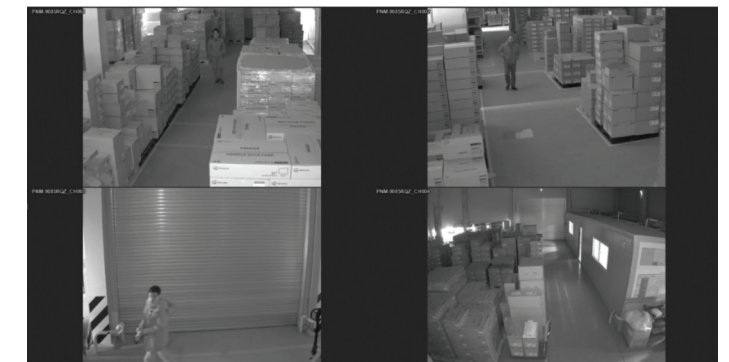

Actual footage of PNM-9085RQZ