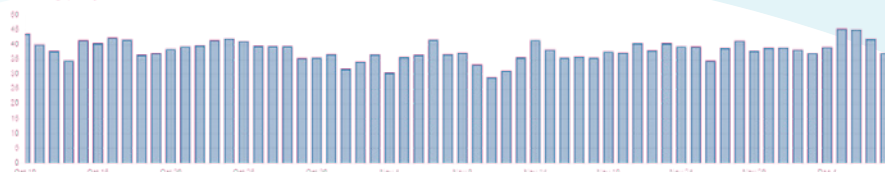

Data usage per day