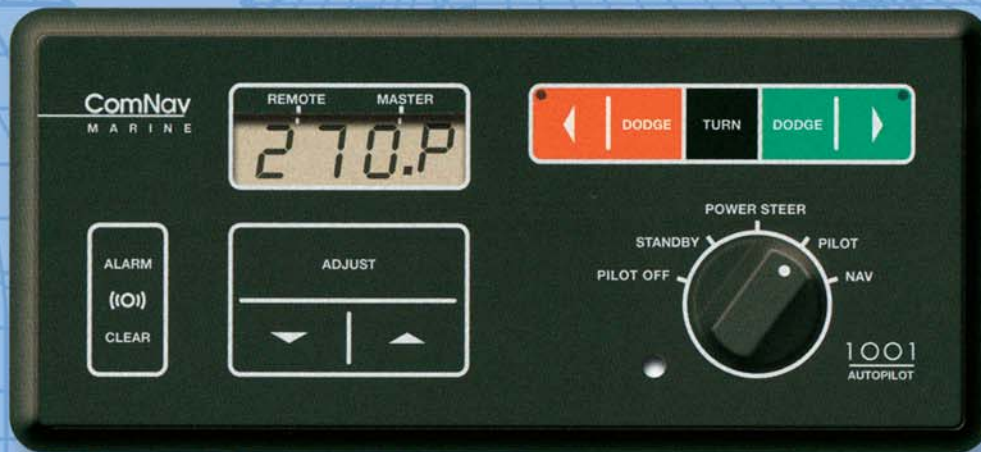

ComNav[®]

Autopilot 1001

State-of-the-art Reliable Autopilot

- Fixed station autopilot
- Suitable for mid-sized vessels, in the range of 30 to 60 feet / 10 to 20 meters
- Three "Turn" functions, Continuous, Emergency and "U" Turns
- Compatible with most standard types of steering systems
- Water resistant Control Head
- Automatic trim
- Adjustable yaw, turn rate and rudder settings
- Easy course changes, from one degree to major changes
- "Nav" mode accepts NMEA 0183 information
- Fast and Slow Modes may be automatically implemented by Nav device
- Ten selectable steering parameters for both Fast and Slow Modes
- Digital display of rudder angle
- Output for optional analog rudder angle indicator, up to 4 stations
- Backlit LCD display for comfortable viewing
- Adjustable brightness
- Built-in diagnostics and self tests plus visual and audible alarms
- Easy to install and fully compatible with your onboard instruments
- Extended 3 year warranty
- Meets CE requirements
- Reliable in any sea and weather conditions

AUTOPILOT 1001

SYSTEM CONFIGURATION & OPTIONS

DIMENSIONS

Control Unit: 203mm x 83mm x 92mm / 8.0 x 3.26 x 3.6 inches

Distribution Box: 114mm x 133mm x 25mm / 4.6 x 5.25 x 1.0 inches

Fluxgate Compass: 142mm x 107mm x 76mm / 5.6 x 4.2 x 3.0 inches

SPECIFICATIONS

Operating Voltage: 12 or 24 VDC

Power Consumption: Average 0.5 amps, 3 amps Peak

Solenoid Output: 3 amps max.

Navigational Interface: NMEA 0183

Heading Reference: Fluxgate or Magnetic Compass

Course Resolution: 1°

Course Detection: 0.25°

OPTIONS

A wide range of fixed or portable full function Remotes.

Non Follow-up Jog Switches.

Remote Expander used to support up to 4 Remotes.

Rudder Angle Indicator, easy-to-read analog display.