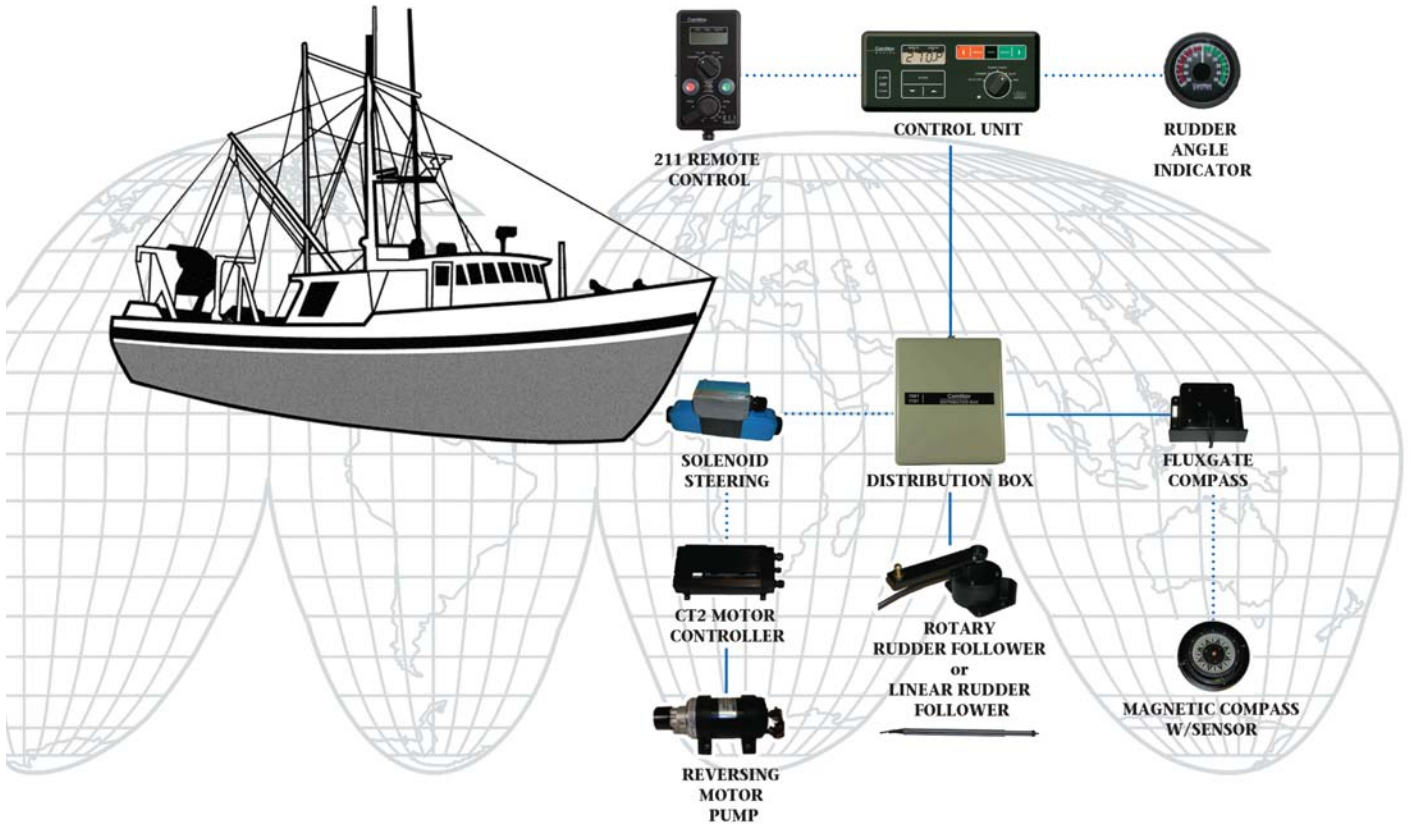

ComNav[®]

Autopilot 1001

State-of-the-art Reliable Autopilot

- Fixed station autopilot
- Suitable for mid-sized vessels, in the range of 30 to 60 feet / 10 to 20 meters
- Three "Turn" functions, Continuous, Emergency and "U" Turns
- Compatible with most standard types of steering systems
- Water resistant Control Head
- Automatic trim
- Adjustable yaw, turn rate and rudder settings
- Easy course changes, from one degree to major changes
- "Nav" mode accepts NMEA 0183 information
- Fast and Slow Modes may be automatically implemented by Nav device
- Ten selectable steering parameters for both Fast and Slow Modes
- Digital display of rudder angle
- Output for optional analog rudder angle indicator, up to 4 stations
- Backlit LCD display for comfortable viewing
- Adjustable brightness
- Built-in diagnostics and self tests plus visual and audible alarms
- Easy to install and fully compatible with your onboard instruments
- Extended 3 year warranty
- Meets CE requirements
- Reliable in any sea and weather conditions

AUTOPILOT 1001

SYSTEM CONFIGURATION & OPTIONS

DIMENSIONS

Control Unit: 203mm x 83mm x 92mm / 8.0 x 3.26 x 3.6 inches

Distribution Box: 114mm x 133mm x 25mm / 4.6 x 5.25 x 1.0 inches

Fluxgate Compass: 142mm x 107mm x 76mm / 5.6 x 4.2 x 3.0 inches

SPECIFICATIONS

Operating Voltage: 12 or 24 VDC

Power Consumption: Average 0.5 amps, 3 amps Peak

Solenoid Output: 3 amps max.

Navigational Interface: NMEA 0183

Heading Reference: Fluxgate or Magnetic Compass

Course Resolution: 1°

Course Detection: 0.25°

OPTIONS

A wide range of fixed or portable full function Remotes.

Non Follow-up Jog Switches.

Remote Expander used to support up to 4 Remotes.

Rudder Angle Indicator, easy-to-read analog display.