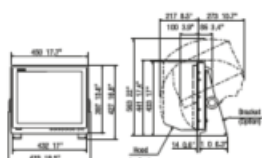

Bracket Mount 10.4 kg 22.9 lb