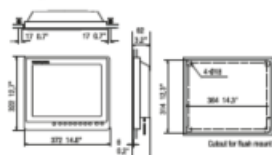

MU-152
Flush Mount 4.9 kg 10.8 lb