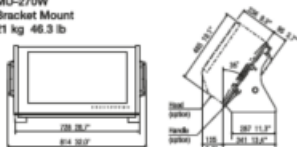

MU-270W
Bracket Mount
21 kg 46.3 lb

Flush Mount
13 kg 28.7 lb