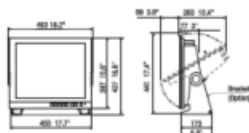

Bracket Mount
9.7 kg 21.3 lb