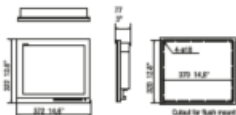

Bracket Mount
6.9 kg 15.2 lb

MU-152HD
Flush Mount
4.5 kg 9.9 lb