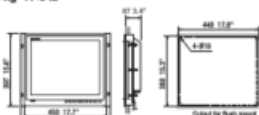

MU-192
Flush Mount 8.0 kg 17.6 lb