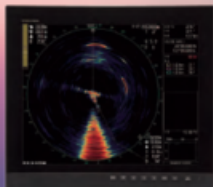

Marine Display
MU Series

Model MU-152, MU-152HD, MU-192HD, MU-192, MU-270W

Discover our amazing range of monitors

MU-152

1024 x 768 (XGA) 15"

NEW MU-152HD

1024 x 768 (XGA) 15"

NEW MU-192HD

1280 x 1024 (SXGA) 19"

Superb quality Furuno monitors for your products

- ▶ Excellent vibration and shock resistant design.
- ▶ High-brightness, high-resolution LCD for colourful video presentation even in direct sunlight.
- ▶ Various format compatible input interfaces.
- ▶ Low-profile design for a neat and beautiful console.

Waterproof and resistant

The MU-152/152HD/192HD has a waterproof display and is built to stand up to tough marine conditions when mounted at fly bridge console. The display can be rinsed with water for easy, worry-free cleaning.