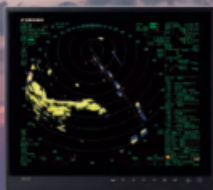

ors

NEW MU-192
1280 x 1024 (SXGA) 19"