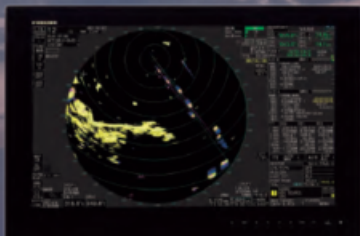

MU-270W
1920 x 1200 (WUXGA) 27"

Compact and lightweight

The MU-Display series is slim in depth, light weight, and is so compact that it fits right into virtually any console. Its space-saving design makes optimum use of your dashboard.

Optional easy to mount and adjustable bracket