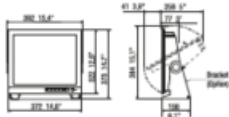

Bracket Mount
6.9 kg 15.2 lb