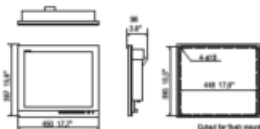

MU-192HD
Flush Mount
6.6 kg 14.5 lb