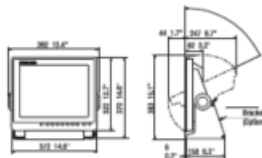

Bracket Mount 6.9 kg 15.2 lb