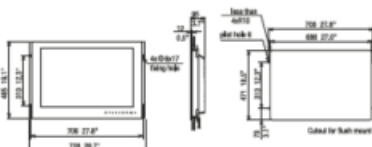

Beware of similar products

SPECIFICATIONS SUBJECT TO CHANGE WITHOUT NOTICE